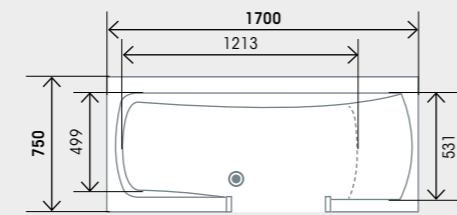

You can now achieve luxury and convenience at an affordable price with Kineduo 3.

1600 x 750mm main measurements

1700 x 750mm main measurements

1800 x 800mm main measurements

All measurements in mm

Kineduo 3