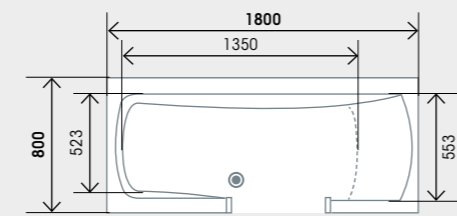

You can now achieve luxury and convenience at an affordable price with Kineduo 3.

1600 x 750mm main measurements

1700 x 750mm main measurements

1800 x 800mm main measurements

All measurements in mm

Kineduo 3