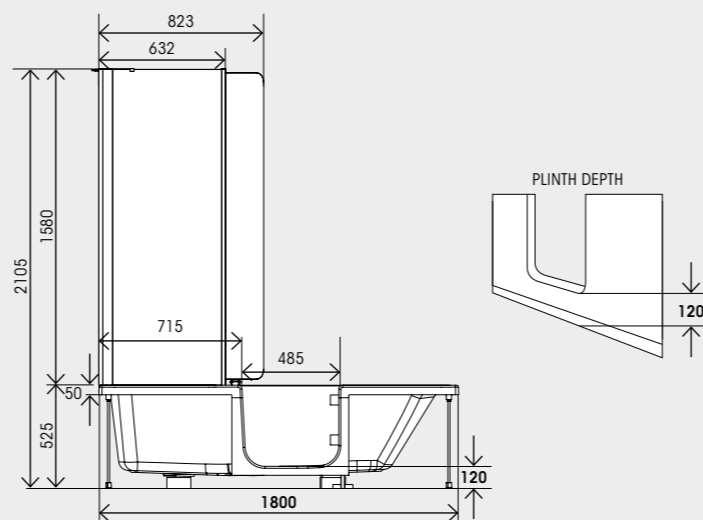

You can now achieve luxury and convenience at an affordable price with Kineduo 3.

1600 x 750mm main measurements

1700 x 750mm main measurements

1800 x 800mm main measurements

All measurements in mm

Kineduo 3