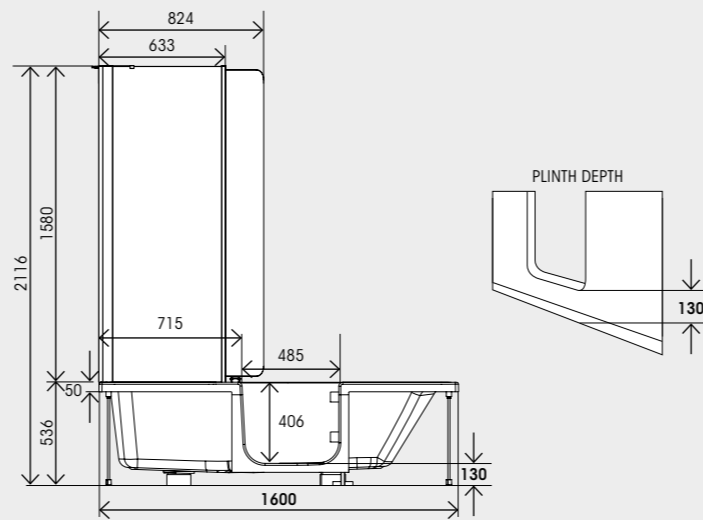

You can now achieve luxury and convenience at an affordable price with Kineduo 3.

1600 x 750mm main measurements

1700 x 750mm main measurements

1800 x 800mm main measurements

All measurements in mm

Kineduo 3