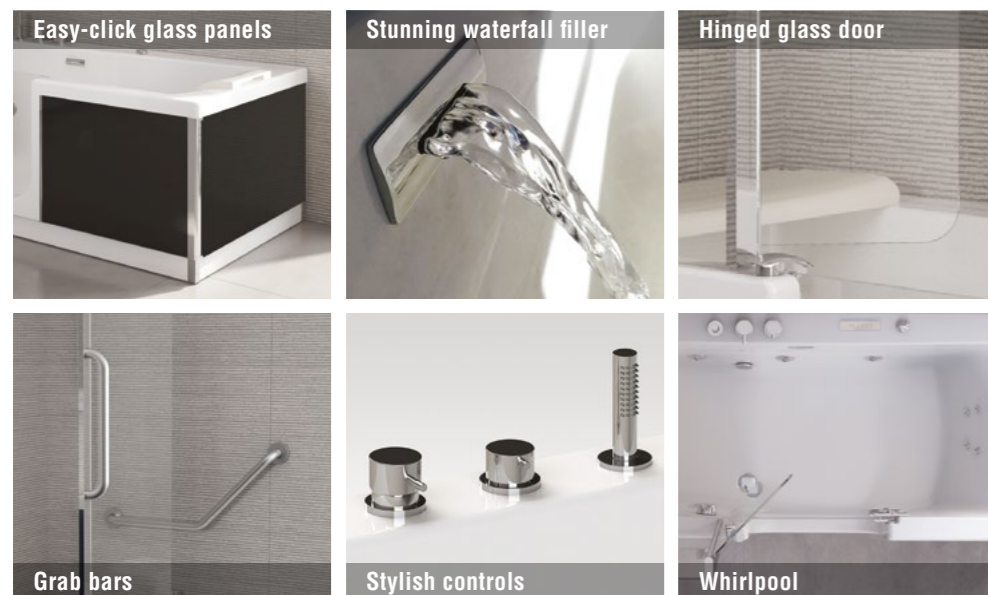

Designed for practicality. Styled for individuality.

The Kineduo 3 offers you the best of both worlds, packed full of practical features designed to make bathing and showering a pleasure.

With its simple step-in access using a hinged, toughened safety glass door, the Kineduo 3 is equally appealing to able-bodied and less able users as it makes taking a bath or shower easy and trouble-free.

Available in a variety of sizes and fit options, the bath comes with a whole host of great features as standard... but what really makes Kineduo 3 unique is the ability to customise its specification to suit your requirements. By choosing from a range of fantastic optional extras, you can make your experience as unique as your bath.

You can now achieve luxury and convenience at an affordable price with Kineduo 3.