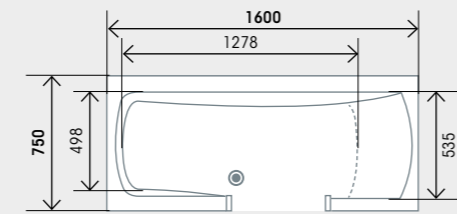

You can now achieve luxury and convenience at an affordable price with Kineduo 3.

1600 x 750mm main measurements

1700 x 750mm main measurements

1800 x 800mm main measurements

All measurements in mm

Kineduo 3