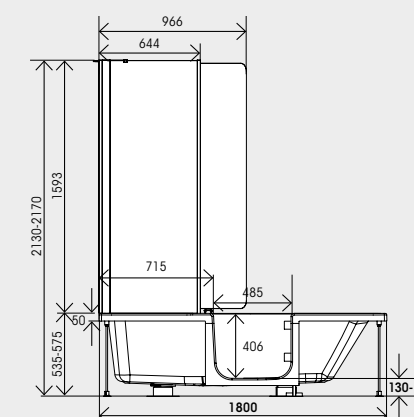

Magnetic shower head & T bar

Simple door latch

1600 x 750mm main measurements

1700 x 750mm main measurements

1800 x 800mm main measurements

Splash panels shown around top of bath are available separately - please ask for details.