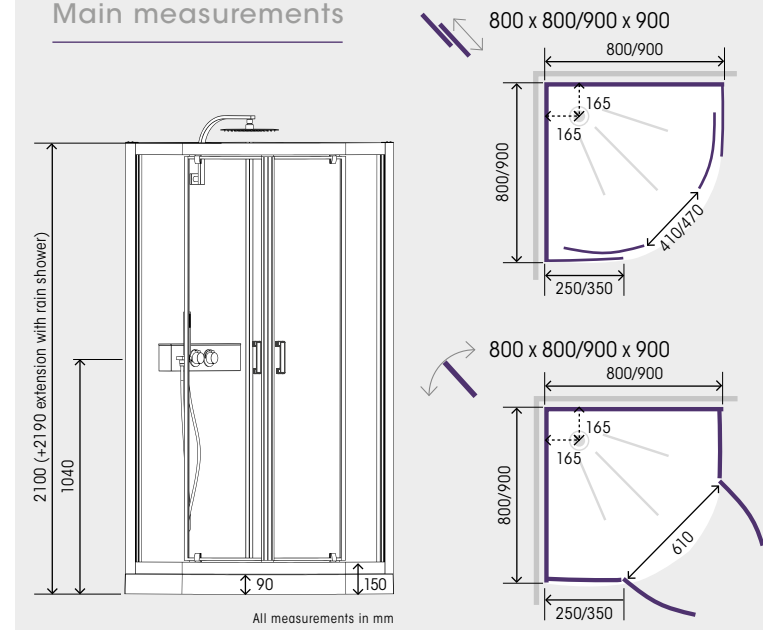

Main measurements

	Corner with sliding door	800 x 800 CA851 Ex Vat £1,368 Incl Vat £1,642	900 x 900 CA852 Ex Vat £1,612 Incl Vat £1,934	1000 x 800 CA856 Ex Vat £1,612 Incl Vat £1,934	1200 x 800 CA857 Ex Vat £1,743 Incl Vat £2,092	5mm glass panels	5mm glass door
		Corner with pivot door	800 x 800 CA841 Ex Vat £1,368 Incl Vat £1,642	900 x 900 CA842 Ex Vat £1,612 Incl Vat £1,934	1000 x 800 CA846 Ex Vat £1,612 Incl Vat £1,934	1200 x 800 CA847 Ex Vat £1,743 Incl Vat £2,092	5mm glass panels

WALL
GLASS
PANELS

Overhead rain shower

Single spray handset

Corner installation Sliding door

WALL
GLASS
PANELS

Corner installation

Main measurements

	800 x 800 CA853 Ex Vat £1,617 Incl Vat £1,940	900 x 900 CA854 Ex Vat £1,654 Incl Vat £1,985	5mm glass panels	5mm glass door
		800 x 800 CA843 Ex Vat £1,617 Incl Vat £1,940	900 x 900 CA844 Ex Vat £1,654 Incl Vat £1,985	5mm glass panels