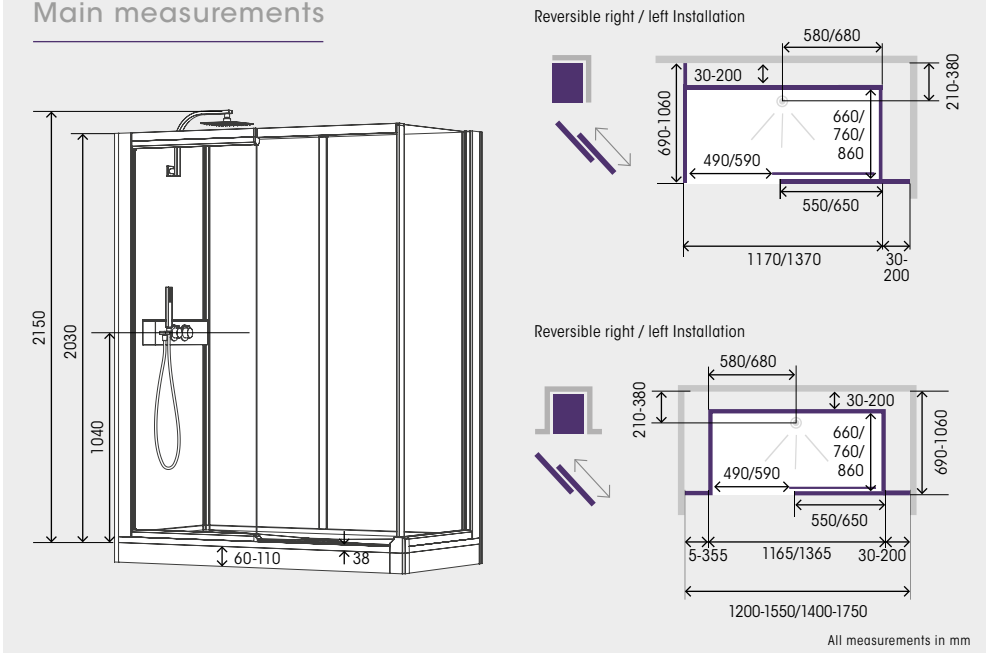

Main measurements

	1200 x 700 DES7 C1270	1200 x 800 DES7 C1280	1200 x 900 DES7 C1290*	1400 x 700 DES7 C1470	1400 x 800 DES7 C1480	1400 x 900 DES7 C1490*	6/8mm glass panels	8mm glass door
With sliding door	Ex Vat £2,240 Incl Vat £2,688	Ex Vat £2,276 Incl Vat £2,731	Ex Vat £2,312 Incl Vat £2,774	Ex Vat £2,312 Incl Vat £2,774	Ex Vat £2,347 Incl Vat £2,816	Ex Vat £2,383 Incl Vat £2,859		