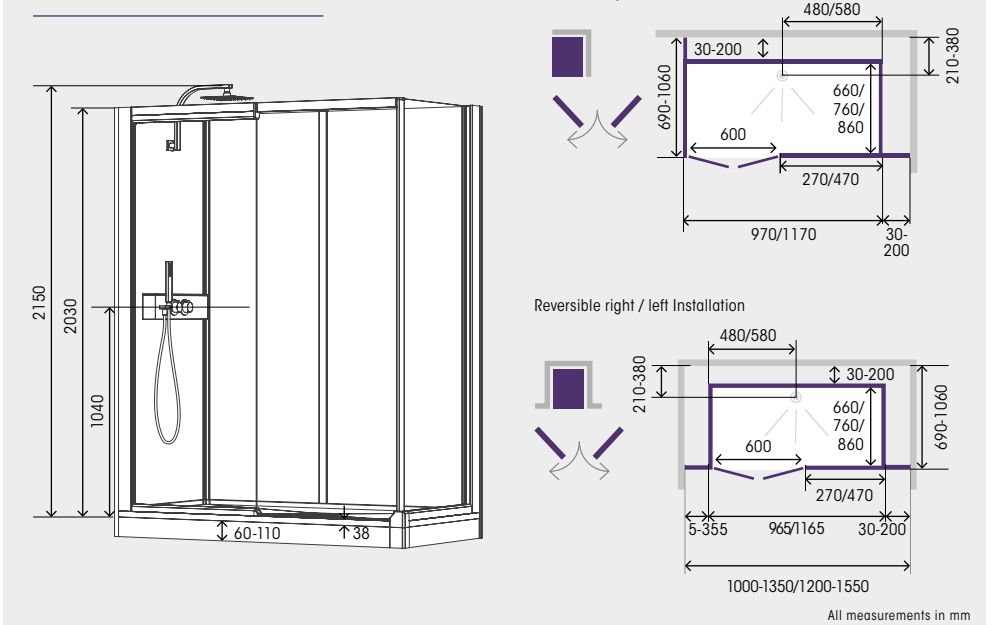

See pages 34-35 for larger sizes.

Main measurements

- New two door saloon version for 2018
- Clear glass side panel with two glass doors
- Ideal for smaller bathrooms with restricted door space

With saloon doors	1000 x 700 DES7 C1070S	1000 x 800 DES7 C1080S	1000 x 900 DES7 C1090S	1200 x 700 DES7 C1270S	1200 x 800 DES7 C1280S	1200 x 900 DES7 C1290S	6/8mm glass panels	8mm glass door
	Ex Vat £2,383	Ex Vat £2,418	Ex Vat £2,453	Ex Vat £2,453	Ex Vat £2,489	Ex Vat £2,525		
	Incl Vat £2,859	Incl Vat £2,902	Incl Vat £2,944	Incl Vat £2,944	Incl Vat £2,987	Incl Vat £3,030		