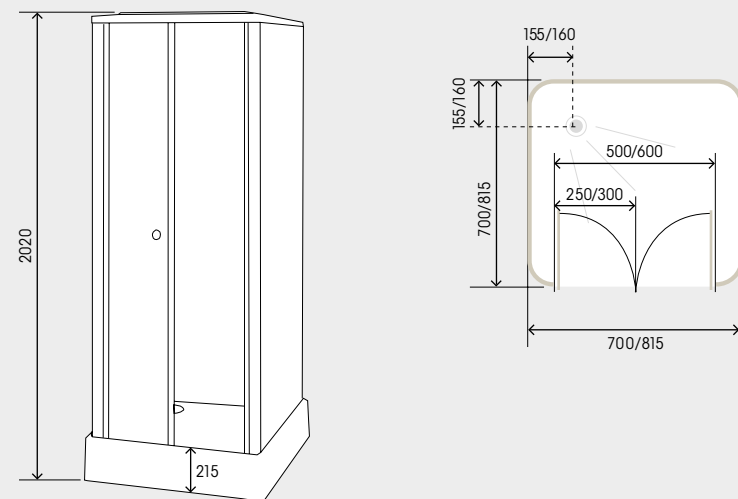

Main measurements

All measurements in mm

With saloon door	700 x 700 CA16GB	800 x 800 CA10GB	4 mm styrene
	Ex Vat £681	Ex Vat £731	
	Incl Vat £817	Incl Vat £877