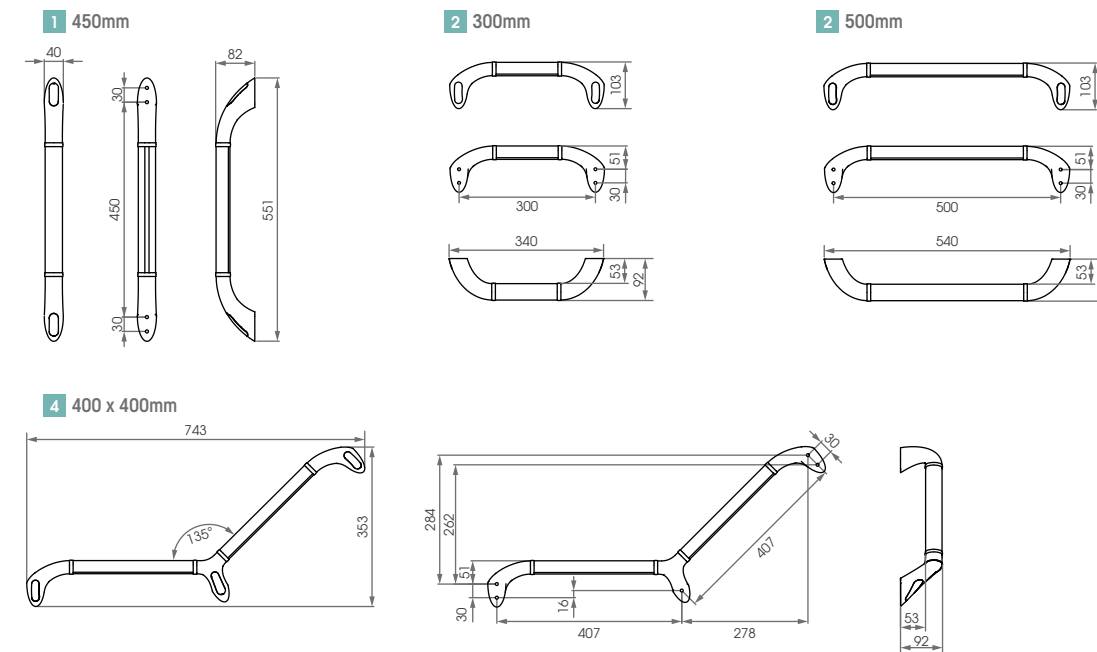

1 Vertical grab bar, white; 450mm KINBARRE08 Ex Vat £116 Incl Vat £139	2 Horizontal grab bar, white; 300mm KINBARRE04 Ex Vat £107 Incl Vat £128	Horizontal grab bar, white; 500mm KINBARRE06 Ex Vat £116 Incl Vat £139	Horizontal grab bar, white and chrome; 300mm KINBARRE05 Ex Vat £112 Incl Vat £134
3 Horizontal grab bar, white and chrome; 500mm KINBARRE07 Ex Vat £116 Incl Vat £139	4 Angled grab bar, white; 400mm KINBARRE09 Ex Vat £178 Incl Vat £214	Angled grab bar, white and chrome; 400mm KINBARRE10 Ex Vat £183 Incl Vat £219	

Shower Seat

Optional	Seat SIEGE18
Extra	Ex Vat £292 Incl Vat £350