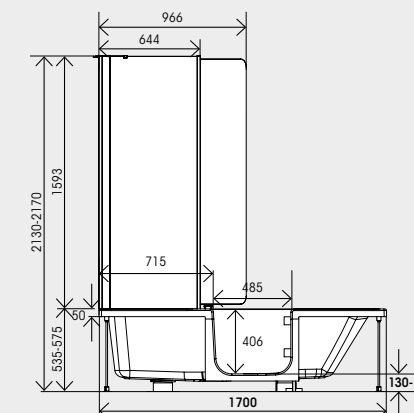

Magnetic shower head & T bar

Simple door latch

1600 x 750mm main measurements

1700 x 750mm main measurements

1800 x 800mm main measurements

Splash panels shown around top of bath are available separately - please ask for details.