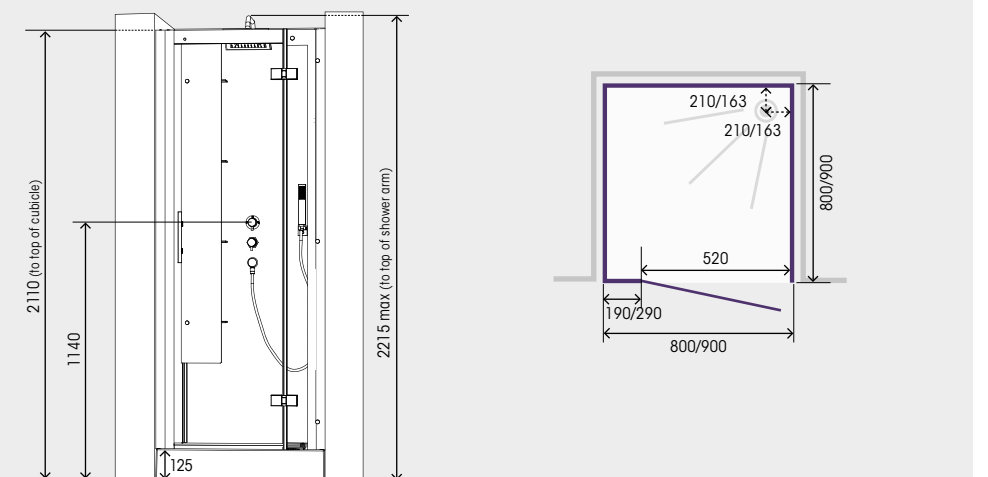

900 x 900
CA118A12
Ex Vat £2,192
Incl Vat £2,630

6mm glass panels
6mm glass door

With pivot door

900 x 900
CA138A12
Ex Vat £2,338
Incl Vat £2,805

6mm glass panels
6mm glass door

Recess installation

Main measurements