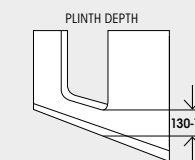

Magnetic shower head & T bar

Simple door latch

1600 x 750mm main measurements

1700 x 750mm main measurements

1800 x 800mm main measurements

Splash panels shown around top of bath are available separately - please ask for details.