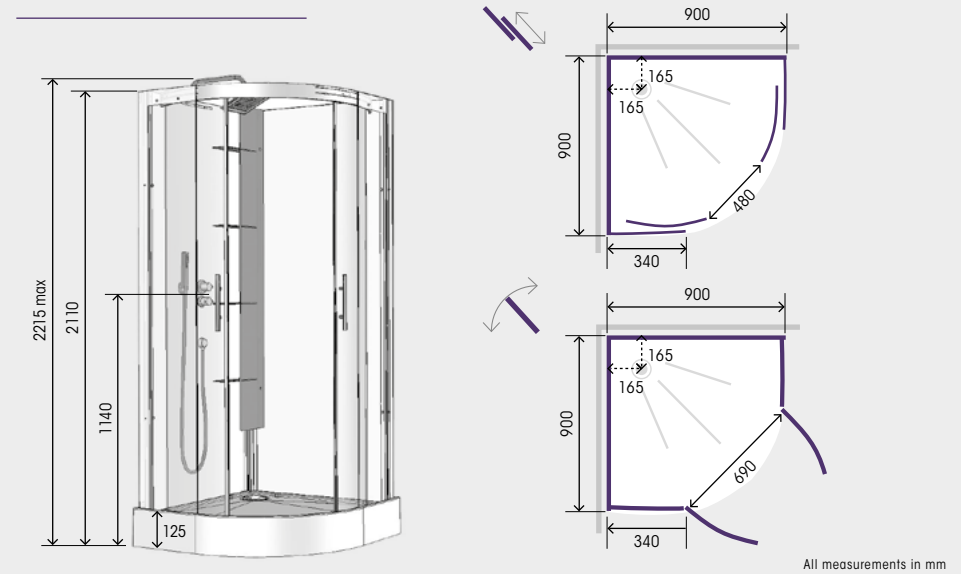

- Silicone free
- Recessed thermo valve
- Handset and hose
- Overhead rain shower
- Left or right installation
- Cristal Plus
- Glass doors and panels

Main measurements

With sliding door	800 x 800	900 x 900	1100 x 800	0mm	8mm
	CA116A12	CA117A12	CA119A12	glass panels	glass door
	Ex Vat £1,823	Ex Vat £1,937	Ex Vat £1,937		
	Incl Vat £2,187	Incl Vat £2,324	Incl Vat £2,324		
With pivot door	800 x 800	900 x 900	1100 x 800	0mm	0mm
	CA136A12	CA137A12	CA139A12	glass panels	glass door
	Ex Vat £1,964	Ex Vat £2,083	Ex Vat £2,083		
	Incl Vat £2,357	Incl Vat £2,499	Incl Vat £2,499		

Adjustable glass shelves

Overhead rain shower

Pivot door

Corner installation

Sliding door

Corner installation

Main measurements

With sliding door