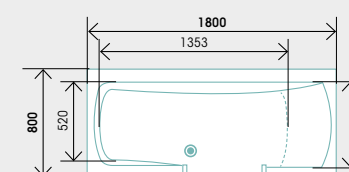

Magnetic shower head & T bar

Simple door latch

1600 x 750mm main measurements

1700 x 750mm main measurements

1800 x 800mm main measurements

Splash panels shown around top of bath are available separately - please ask for details.