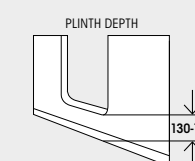

Magnetic shower head & T bar

Simple door latch

1600 x 750mm main measurements

1700 x 750mm main measurements

1800 x 800mm main measurements

Splash panels shown around top of bath are available separately - please ask for details.