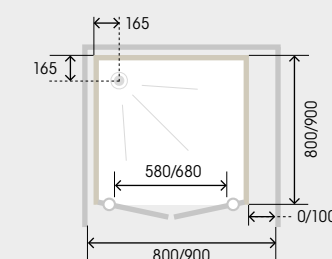

Main measurements

	With saloon doors	800 x 800 CA9020TTN	900 x 900 CA9030TTN	5mm glass panels	5mm glass doors
		Ex Vat £2,034 Incl Vat £2,441	Ex Vat £2,272 Incl Vat £2,726