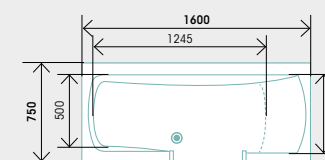

Magnetic shower head & T bar

Simple door latch

1600 x 750mm main measurements

1700 x 750mm main measurements

1800 x 800mm main measurements

Splash panels shown around top of bath are available separately - please ask for details.