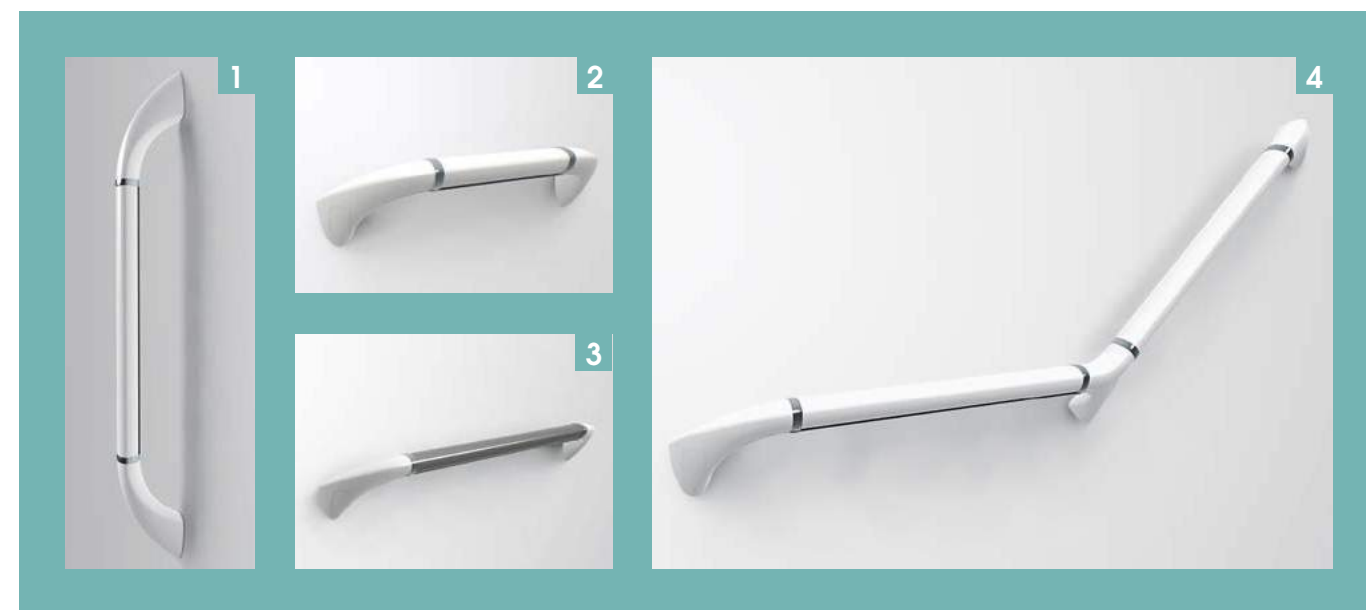

With a selection of grab rails to choose from you can ensure your shower bath or shower cubicle offers the support your family needs but still gives your bathroom the premium look and feel you require for the rest of your family. Our grab rails are also suitable for use in all Kineduo and Kinemagic shower cubicles.

Ergonomics and Comfort

- Soft styling lines for comfort
- Non-cylindrical, elongated bar for better grip
- Anti-slip finish to prevent the wrist from turning
- 53 mm wall clearance for optimum grip without risk
- Pre-assembled or composite range

Safety and hygiene

- Load capacity 150 kg
- Installation with 2 screws per fixing point
- Aluminum bar
- Bacteriostatic outer coating

Aesthetics

- Non-cylindrical, elongated, profiled bar
- Two finishes for the bar: white or white and chrome
- Screw cap and junction rings for a perfect finish

1 Vertical grab bar, white; 450mm KINBARRE08 Ex Vat £116 Incl Vat £139	2 Horizontal grab bar, white; 300mm KINBARRE04 Ex Vat £107 Incl Vat £128	Horizontal grab bar, white; 500mm KINBARRE06 Ex Vat £116 Incl Vat £139	Horizontal grab bar, white and chrome; 300mm KINBARRE05 Ex Vat £112 Incl Vat £134
3 Horizontal grab bar, white and chrome; 500mm KINBARRE07 Ex Vat £116 Incl Vat £139	4 Angled grab bar, white; 400mm KINBARRE09 Ex Vat £178 Incl Vat £214	Angled grab bar, white and chrome; 400mm KINBARRE10 Ex Vat £183 Incl Vat £219	