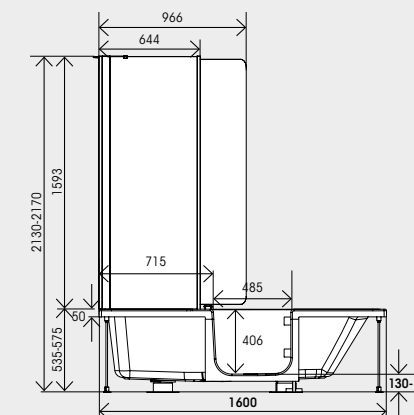

Magnetic shower head & T bar

Simple door latch

1600 x 750mm main measurements

1700 x 750mm main measurements

1800 x 800mm main measurements

Splash panels shown around top of bath are available separately - please ask for details.