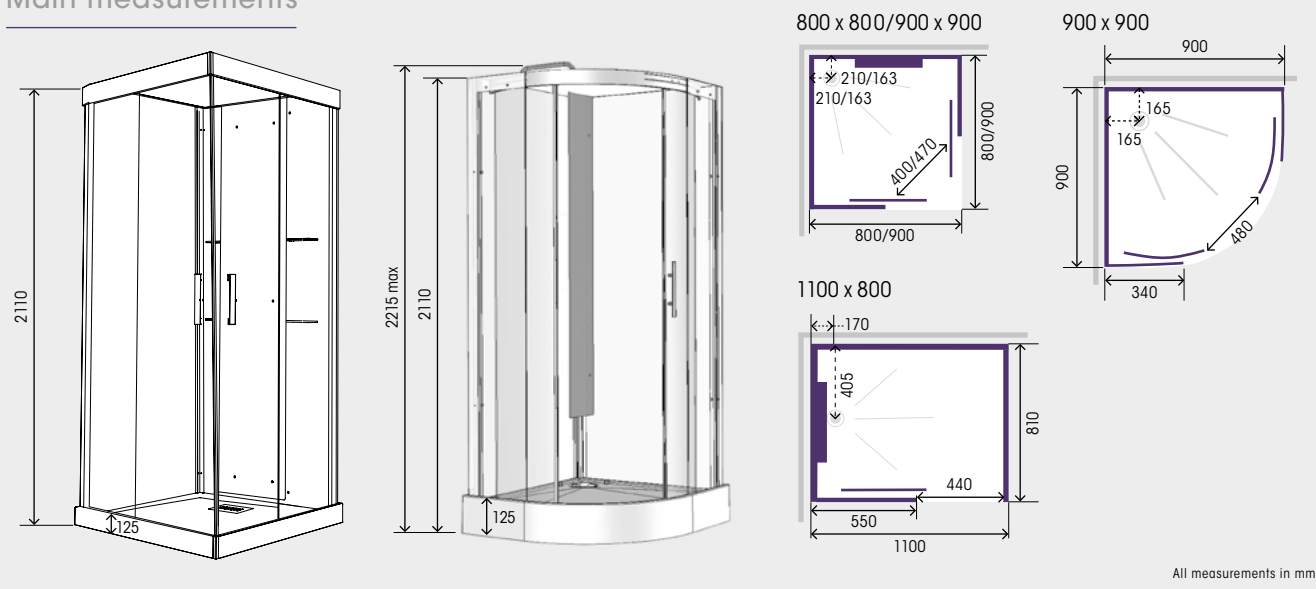

Moonlight

With its understated elegance and neutral styling, the Moonlight will blend into any setting, whether classic or contemporary.

Great for those who want the convenience of fitting a shower cubicle but still want the freedom to influence the look of their bathroom, it allows you to accommodate the choice of your own shower control. The brushed aluminium effect panel can be easily drilled for any fixings. Perfect for those who want flexibility as well as great functionality.

- Silicone free
- No shower supplied
- Will accept electric shower
- Will accept mechanical shower valve
- Left or right installation
- Cristal Plus
- Glass doors and panels
- Corner installation

Main measurements

	800 x 800 CA116A12GB	900 x 900 CA117A12GB	1100 x 800 CA119A12GB	6mm glass panels	8mm glass door
Corner with sliding door	Ex Vat £1,468 Incl Vat £1,761	Ex Vat £1,536 Incl Vat £1,843	Ex Vat £1,536 Incl Vat £1,843		
Quadrant with sliding door	900 x 900 CA118A12GB Ex Vat £1,536 Incl Vat £1,843	6mm glass panels	8mm glass door		

Shower control shown is not included with Moonlight.