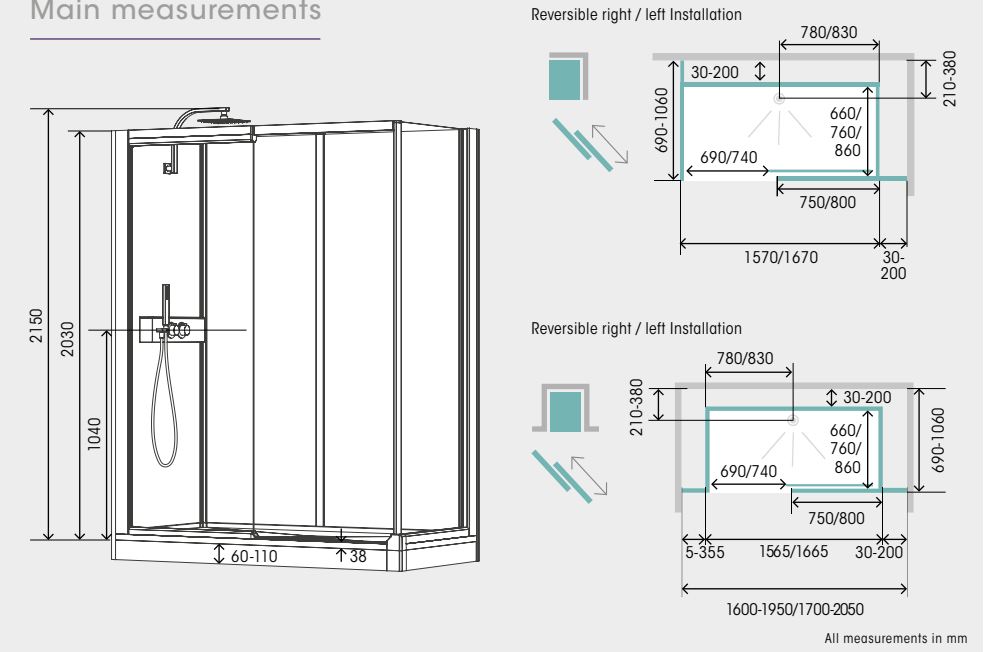

WALL
GLASS
PANELS

Overhead rain shower

Stylish shower valve and shelf

NEW FOR
2018

KINEMAGIC DESIGN
INCLUSIVE COLLECTION

Main measurements

With sliding door	1600 x 700	1600 x 800	1600 x 900	1700 x 700	1700 x 800	1700 x 900	6/8mm glass panels	8mm glass door
	DES7 C1670	DES7 C1680	DES7 C1690	DES7 C1770	DES7 C1780	DES7 C1790		
Ex Vat	£2,383	£2,418	£2,418	£2,453	£2,453	£2,489		
Incl Vat	£2,859	£2,902	£2,902	£2,944	£2,944	£2,987		

With sliding door	1600 x 700	1600 x 800	1600 x 900	1700 x 700	1700 x 800	1700 x 900	6/8mm glass panels	8mm glass door
	DES7 R1670	DES7 R1680	DES7 R1690	DES7 R1770	DES7 R1780	DES7 R1790		
Ex Vat	£2,383	£2,418	£2,418	£2,453	£2,453	£2,489		
Incl Vat	£2,859	£2,902	£2,902	£2,944	£2,944	£2,987		