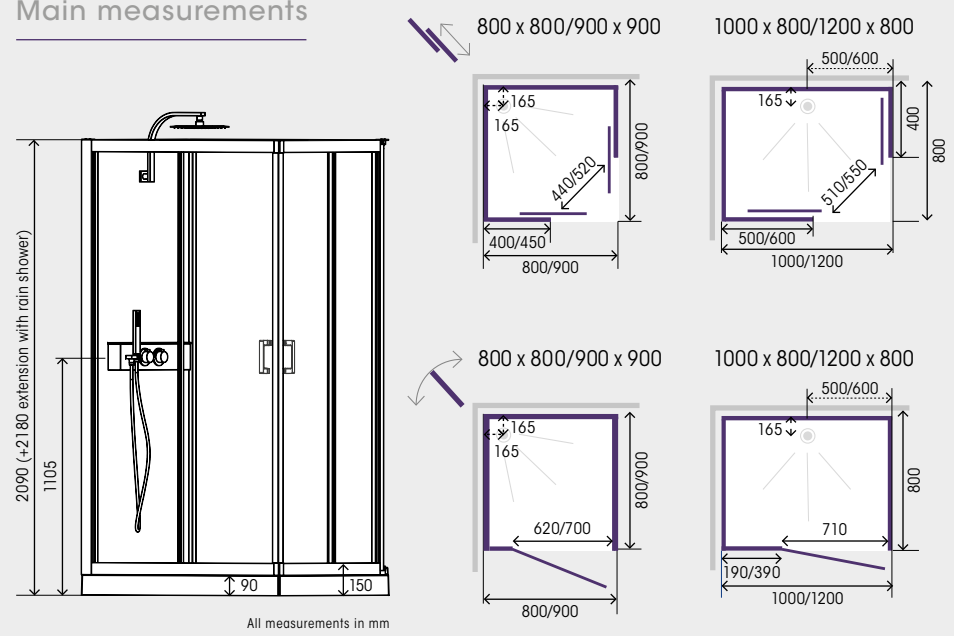

Main measurements

	Corner with sliding door	800 x 800 CA851 Ex Vat £1,368 Incl Vat £1,642	900 x 900 CA852 Ex Vat £1,612 Incl Vat £1,934	1000 x 800 CA856 Ex Vat £1,612 Incl Vat £1,934	1200 x 800 CA857 Ex Vat £1,743 Incl Vat £2,092	5mm glass panels	5mm glass door
		Corner with pivot door	800 x 800 CA841 Ex Vat £1,368 Incl Vat £1,642	900 x 900 CA842 Ex Vat £1,612 Incl Vat £1,934	1000 x 800 CA846 Ex Vat £1,612 Incl Vat £1,934	1200 x 800 CA847 Ex Vat £1,743 Incl Vat £2,092	5mm glass panels