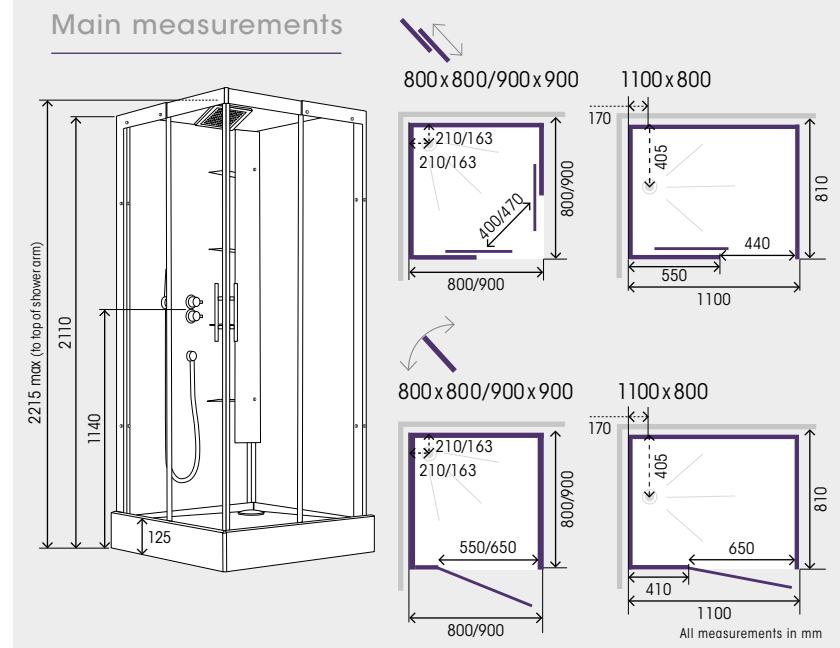

Ideally allow 300mm working room above the cubicle to secure wall bracket and overhead shower comfortably. For larger size single door Kinemagic Design options see pages 34-35.

Horizon

Adding style and design flair to your home, the classically simple lines of the Horizon cubicle will enhance your bathroom whatever the setting.

High quality 8mm toughened safety glass gives the Horizon an elegant, yet functional all glass design, whilst the integrated shelves and built-in shower controls keep the look contemporary and effortless.

- Silicone free
- Recessed thermo valve
- Handset and hose
- Overhead rain shower
- Left or right installation
- Cristal Plus
- Glass doors and panels

Main measurements

With sliding door	800 x 800	900 x 900	1100 x 800	0mm	8mm
	CA116A12	CA117A12	CA119A12	glass panels	glass door
	Ex Vat £1,823	Ex Vat £1,937	Ex Vat £1,937		
	Incl Vat £2,187	Incl Vat £2,324	Incl Vat £2,324		
With pivot door	800 x 800	900 x 900	1100 x 800	0mm	0mm
	CA136A12	CA137A12	CA139A12	glass panels	glass door
	Ex Vat £1,964	Ex Vat £2,083	Ex Vat £2,083		
	Incl Vat £2,357	Incl Vat £2,499	Incl Vat £2,499		