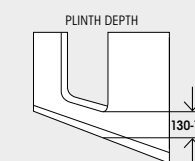

Magnetic shower head & T bar

Simple door latch

1600 x 750mm main measurements

1700 x 750mm main measurements

1800 x 800mm main measurements

Splash panels shown around top of bath are available separately - please ask for details.