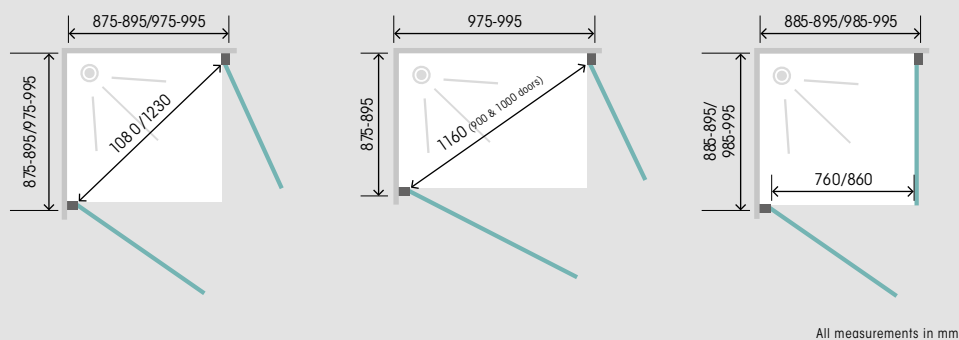

Left or right installation

Glass doors and panels

Corner installation

Main measurements

Available configurations:

Two double doors

One double door and one fixed panel

With pivot door