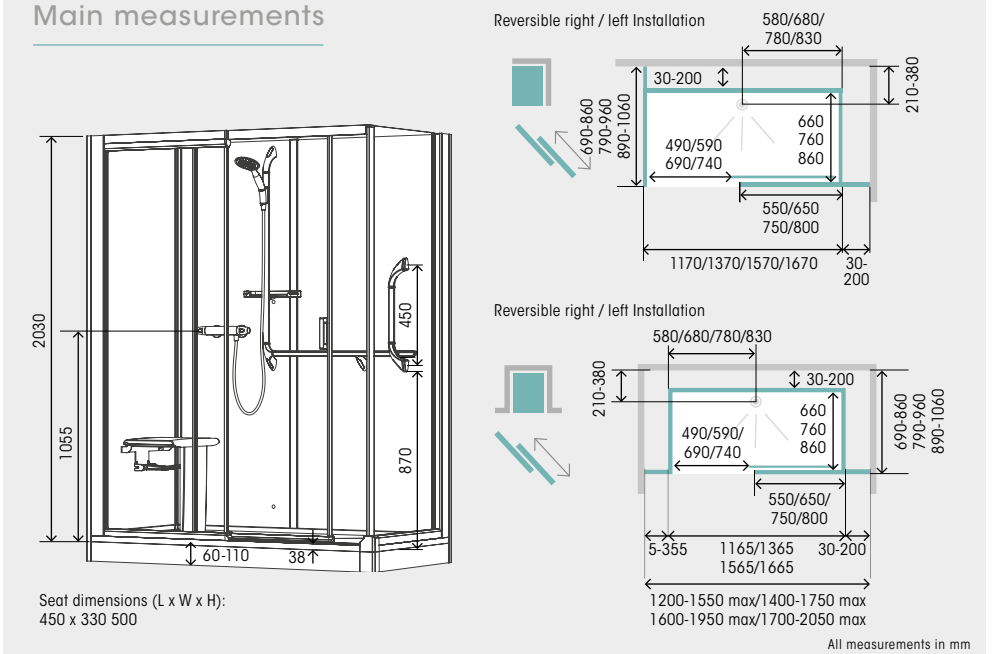

- New styles for 2018
- Integrated safety bar
- 30mm shower tray threshold for easy entry
- Soft close integrated fold-down seat
- Grohe cool-touch thermostatic shower valve for safety and easy tap adjustments
- Easy to use magnetic handset clips to rail automatically
- Side and back panels 6mm glass, front panel and door 8mm glass
- Anti-slip shower tray
- Unique, adjustable feet for unbreachable and uneven floors
- White, opaque glass panels complete the stylish look of this shower cubicle

WALL
GLASS
PANELS

Magnetic handset holder

Cool-touch thermostatic control

Corner
installation

Sliding
door

Corner installation

Recess installation

Main measurements