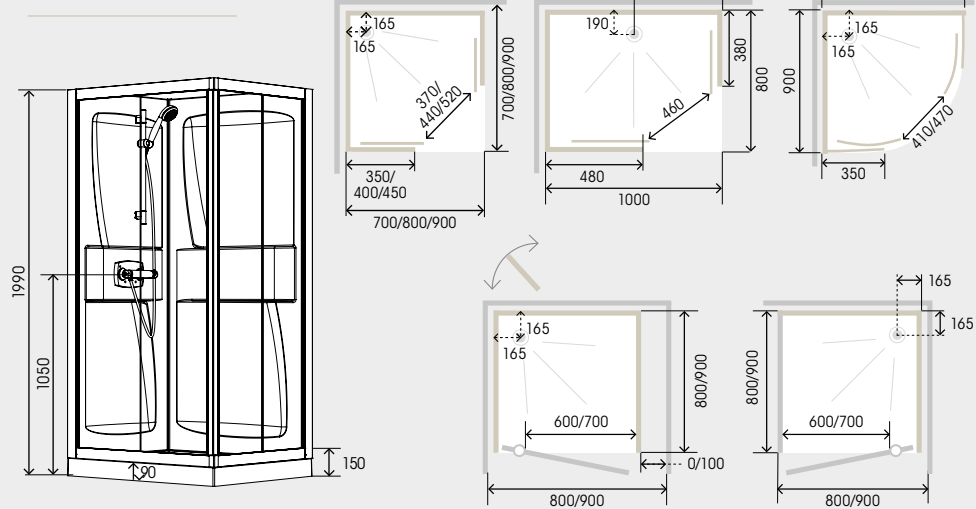

Main measurements

Overall shower and tray height is the same for all variants

All measurements in mm

	800 x 800 CA5400TTN	900 x 900 CA5600TTN		900 x 900 CA5509TTN
	Ex Vat £1,490 Incl Vat £1,788	Ex Vat £1,679 Incl Vat £2,015		Ex Vat £1,758 Incl Vat £2,110
	800 x 800 CA540TTN	900 x 900 CA560TTN		
	Ex Vat £1,427 Incl Vat £1,712	Ex Vat £1,600 Incl Vat £1,920		
	700 x 700 CA510TTN	800 x 800 CA530TTN	900 x 900 CA550TTN	1000 x 800 CA570TTN
	Ex Vat £1,269 Incl Vat £1,523	Ex Vat £1,427 Incl Vat £1,712	Ex Vat £1,600 Incl Vat £1,920	Ex Vat £1,813 Incl Vat £2,176