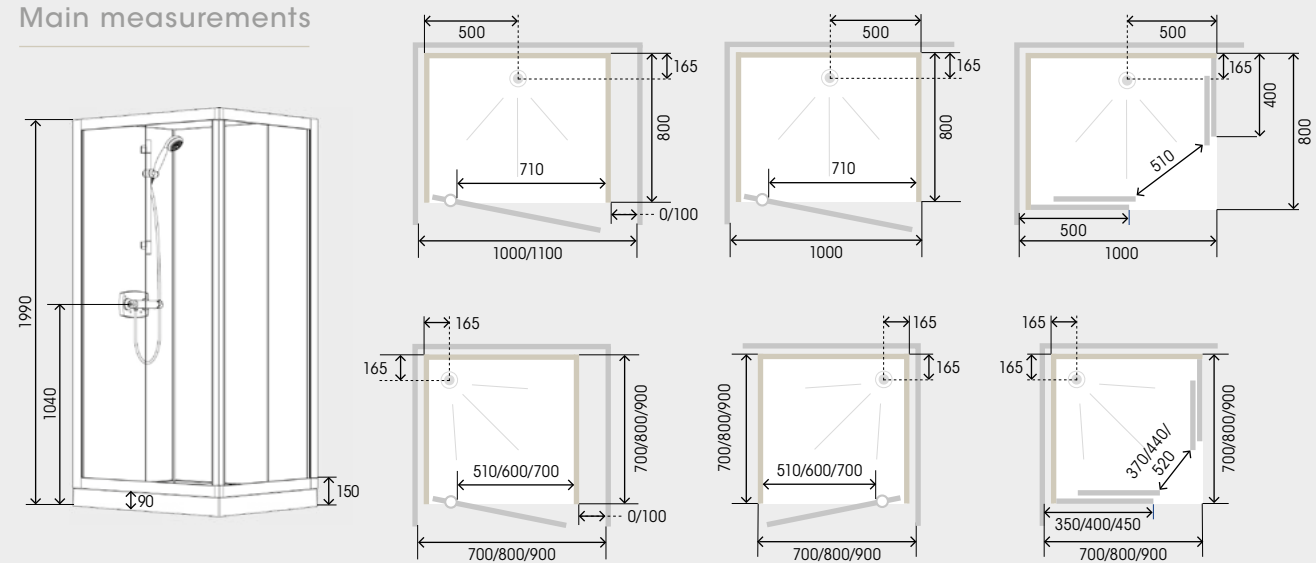

Main measurements

	800 x 800 CA116A12GB	900 x 900 CA117A12GB	1100 x 800 CA119A12GB	6mm glass panels	8mm glass door
 Corner with sliding door	Ex Vat £1,468 Incl Vat £1,761	Ex Vat £1,536 Incl Vat £1,843	Ex Vat £1,536 Incl Vat £1,843		
 Quadrant with sliding door	900 x 900 CA118A12GB Ex Vat £1,536 Incl Vat £1,843	6mm glass panels	8mm glass door		

Shower control shown is not included with Moonlight.

Accepts all shower controls

Adjustable glass shelves

WALL
GLASS
PANELS

-  Corner installation
-  Sliding door

Kineprime Glass

Slotting a shower into an un-used space makes great sense and the Kineprime Glass is perfect for a recess or a corner and comes in a choice of sizes to suit most situations.

Main measurements

Overall shower and tray height is the same for all variants.

All measurements in mm

Door Type	700 x 700		800 x 800		900 x 900		1000 x 800		Glass panels	Glass door
	Model	Price	Model	Price	Model	Price	Model	Price		
Corner with sliding door	CA700TTN	£1,233	CA701TTN	£1,306	CA702TTN	£1,426	CA703TTN	£1,446	5mm	5mm
		Incl Vat £1,479		Incl Vat £1,567		Incl Vat £1,711		Incl Vat £1,735		
Corner with pivot door	CA720TTN	£1,259	CA721TTN	£1,332	CA722TTN	£1,452	CA713TTN	£1,472	5mm	5mm
		Incl Vat £1,511		Incl Vat £1,598		Incl Vat £1,742		Incl Vat £1,766		
Recess with pivot door	CA740TTN	£1,396	CA741TTN	£1,457	CA742TTN	£1,554	CA743TTN	£1,597	5mm	5mm
		Incl Vat £1,675		Incl Vat £1,748		Incl Vat £1,865		Incl Vat £1,916		