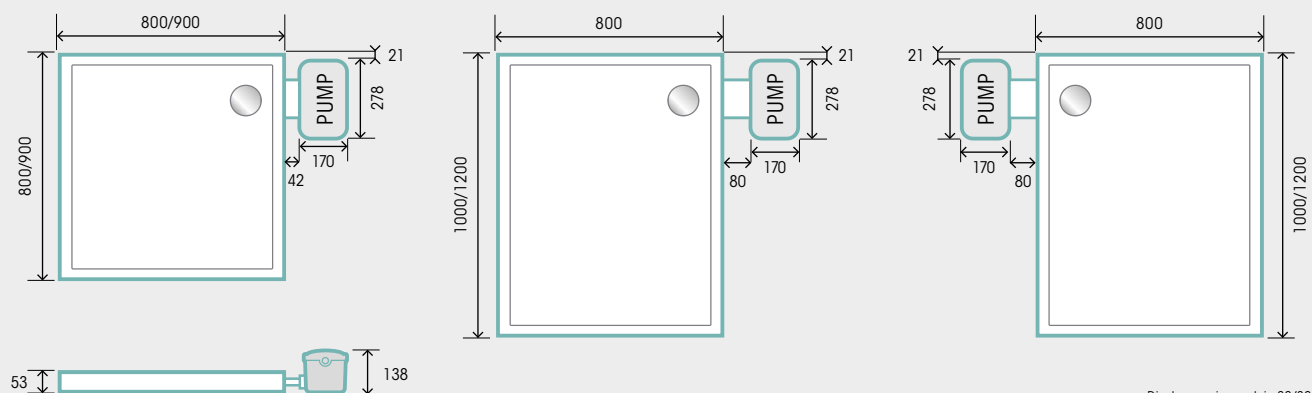

Traymatic

Install this low profile tray almost anywhere with negligible disruption as there is no need to excavate under the floor.

With a minimal tray height of 53mm, each Traymatic is ingeniously equipped with either an external or internal pump and the anti-slip tray surface comes as standard. The unit will pump shower waste water away up to 3m vertically and 30m horizontally or any lesser combination of both.

Main measurements

Discharge pipework is 22/32mm
All measurements in mm

External Pump	800 x 800 RD590AD	900 x 900 RD591AD	1000 x 800 RH RD592AD	1000 x 800 LH RD593AD	1200 x 800 RH RD594AD	1200 x 800 LH RD595AD
Ex Vat	£1,352	£1,383	£1,365	£1,365	£1,423	£1,423
Incl Vat	£1,622	£1,659	£1,638	£1,638	£1,707	£1,707

Optional Extras	Ramp KINRAMPO3AD
Ex Vat	£240
Incl Vat	£288

Anti-slip surface comes as standard on all Traymatic products.