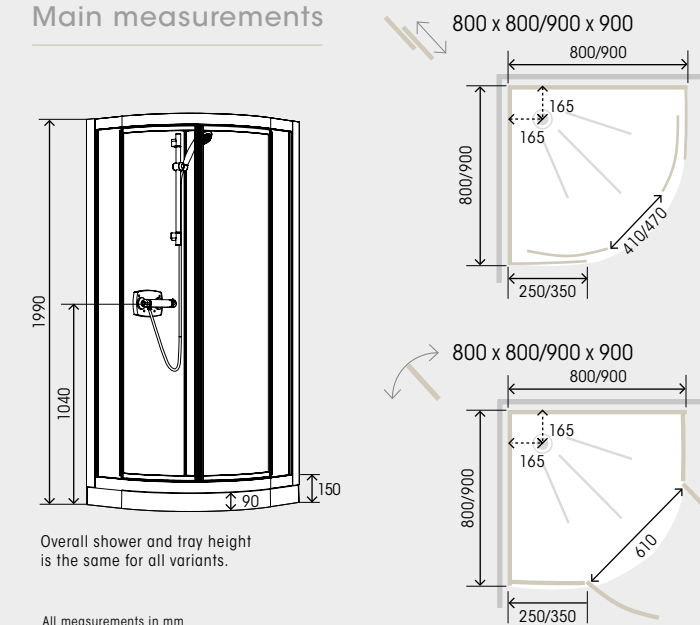

Main measurements

Overall shower and tray height is the same for all variants.

All measurements in mm

Door Type	700 x 700		800 x 800		900 x 900		1000 x 800		Glass panels	Glass door
	Model	Price	Model	Price	Model	Price	Model	Price		
Corner with sliding door	CA700TTN	£1,233	CA701TTN	£1,306	CA702TTN	£1,426	CA703TTN	£1,446	5mm	5mm
		Incl Vat £1,479		Incl Vat £1,567		Incl Vat £1,711		Incl Vat £1,735		
Corner with pivot door	CA720TTN	£1,259	CA721TTN	£1,332	CA722TTN	£1,452	CA713TTN	£1,472	5mm	5mm
		Incl Vat £1,511		Incl Vat £1,598		Incl Vat £1,742		Incl Vat £1,766		
Recess with pivot door	CA740TTN	£1,396	CA741TTN	£1,457	CA742TTN	£1,554	CA743TTN	£1,597	5mm	5mm
		Incl Vat £1,675		Incl Vat £1,748		Incl Vat £1,865		Incl Vat £1,916		

Thermostatic shower comes as standard with Kineprime Glass. Adjustable tray height for uneven floors.

Rub-clean handset

Glass wall panels

Corner installation

Main measurements

	Quadrant with pivot door	800 x 800 CA781TTN	900 x 900 CA782TTN	5mm glass panels	5mm glass door
		Ex Vat £1,326 Incl Vat £1,591	Ex Vat £1,447 Incl Vat £1,736		
	Quadrant with sliding door	800 x 800 CA761TTN	900 x 900 CA762TTN	5mm glass panels	5mm glass door
		Ex Vat £1,309 Incl Vat £1,571	Ex Vat £1,429 Incl Vat £1,715		

Main measurements

Overall shower and tray height is the same for all variants

All measurements in mm

	800 x 800 CA5400TTN	900 x 900 CA5600TTN		900 x 900 CA5509TTN
	Ex Vat £1,490 Incl Vat £1,788	Ex Vat £1,679 Incl Vat £2,015		Ex Vat £1,758 Incl Vat £2,110
	800 x 800 CA540TTN	900 x 900 CA560TTN		
	Ex Vat £1,427 Incl Vat £1,712	Ex Vat £1,600 Incl Vat £1,920		
	700 x 700 CA510TTN	800 x 800 CA530TTN	900 x 900 CA550TTN	1000 x 800 CA570TTN
	Ex Vat £1,269 Incl Vat £1,523	Ex Vat £1,427 Incl Vat £1,712	Ex Vat £1,600 Incl Vat £1,920	Ex Vat £1,813 Incl Vat £2,176