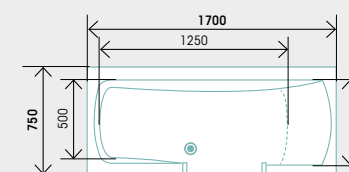

Magnetic shower head & T bar

Simple door latch

1600 x 750mm main measurements

1700 x 750mm main measurements

1800 x 800mm main measurements

Splash panels shown around top of bath are available separately - please ask for details.