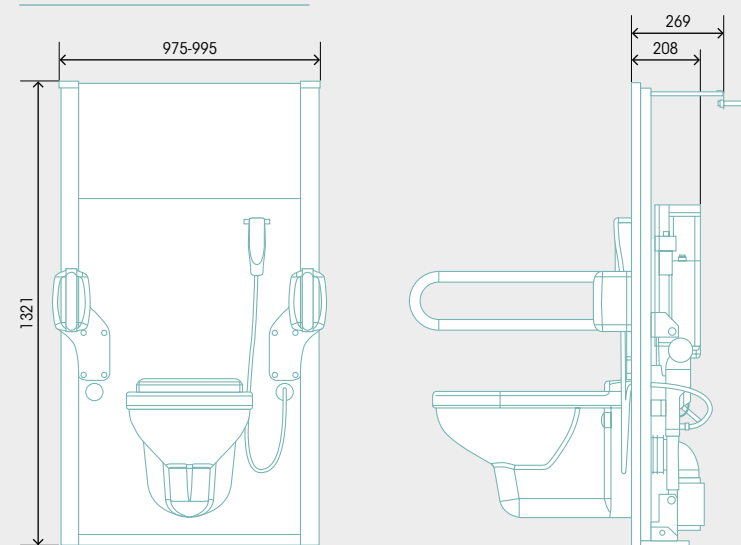

Sanimatic

The Sanimatic is designed to make life easier for anyone with limited mobility.

This ingenious toilet system gives the user adjustable height control to accommodate any accessibility requirements and includes remote flushing to remove the need to twist around.

- Easy to install – in as little as 2 hours for one person
- Compatible with most wall-hung bowls (not included)
- 370mm range of travel, even when seated, from a low of 380mm to a height of 750mm
- Allows easier sitting and standing
- Supports weights of up to 150kg
- Simple to use remote control panel, removes need to twist for flushing
- Stylish, neutral design integrates with bathroom décor
- Unit panel can be personalised: painted, framed or semi-recessed
- Optional armrests available
- Can be combined with a Sanipack Pro Up macerator
- Cistern holds 6L, push button flush or via remote control handset

Main measurements

All measurements in mm

Sanimatic 1116	Sanimatic support arm 1137
Ex Vat £2,471	Ex Vat £496 (each)
Incl Vat £2,965	Incl Vat £595 (each)